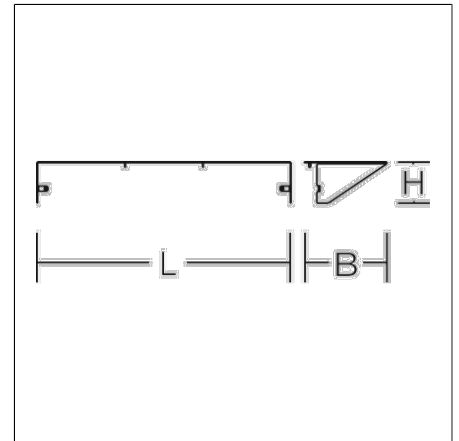

Accessories
4017506133022
L 738, B 240, H 120

silver

Glare shield for 'THORIX II' (8- to 12-module) to reduce glare and light pollution (Dark Sky)

Product specifications

Length L	738 mm
Width B	240 mm
Height H	120 mm
Weight	1.05 kg