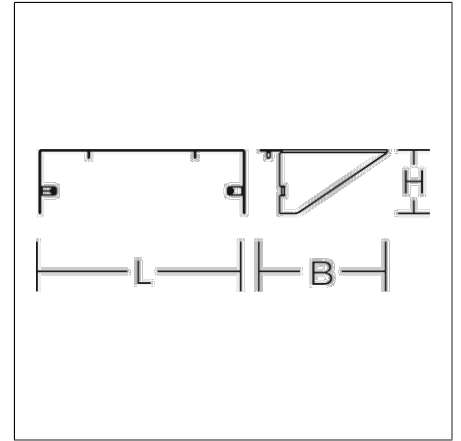

Accessories
4017506133015
L 387, B 240, H 120

silver

Glare shield for 'THORIX II' (2- to 6-module) to reduce glare and light pollution (Dark Sky)

Product specifications

Length L	387 mm
Width B	240 mm
Height H	120 mm
Weight	0.61 kg